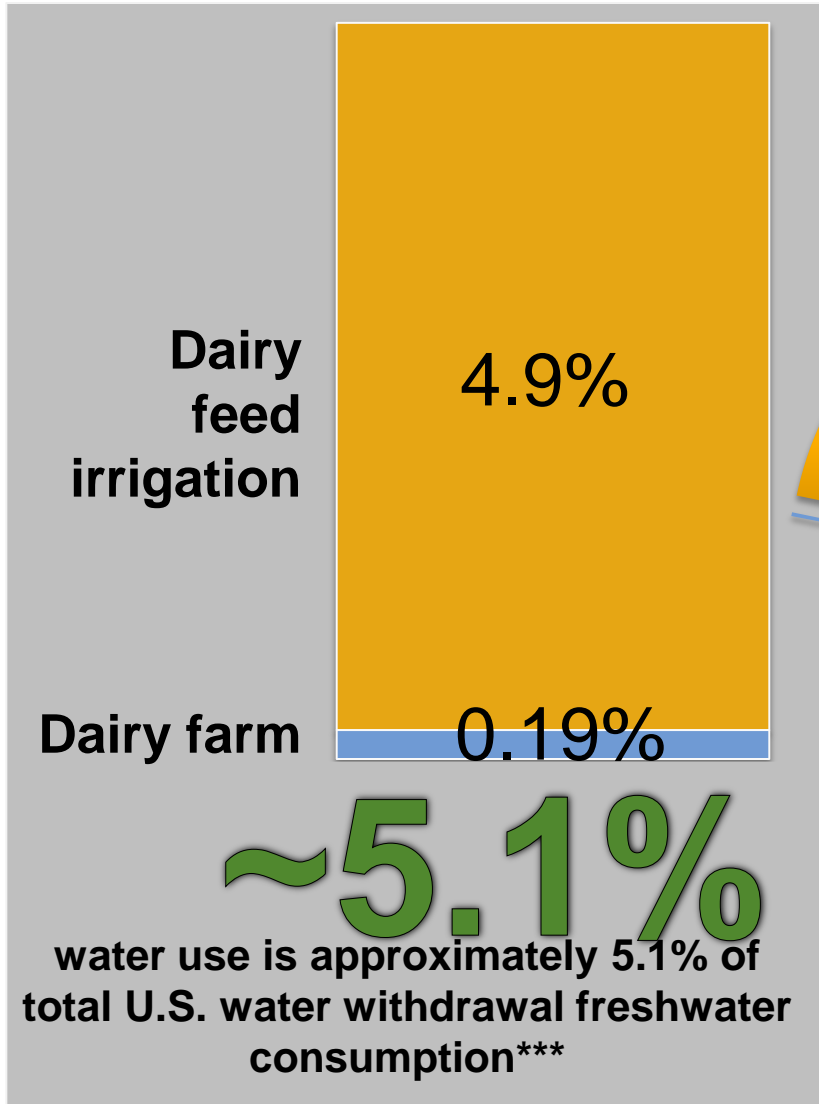

Freshwater Use for Milk Production*

*Milk Production = dairy farms & dairy feed; does not include beyond farm freshwater use
** Excluding thermo electricity generation. USGS Estimated Use of Water in the United States in 2000: <http://pubs.usgs.gov/circ/2004/circ1268/index.html#toc>
***Innovation Center for U.S. Dairy